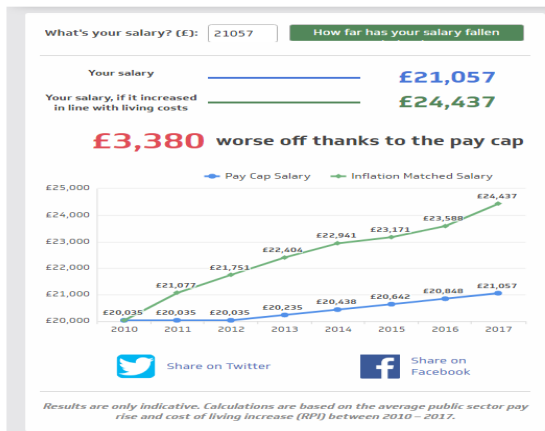

COVENTRY

HOTLINE

Unison Office: Koco Community Resource Centre; Arches Industrial Estate, Coventry CV1 3JQ
Phone: 02476 550829; Fax 02476 550656
E-mail – office@unisoncoventry.co.uk

<http://www.coventryunison.co.uk/>

<http://facebook.com/coventryunison>

<https://twitter.com/coventryunison>

11th August 2017

PAY CAP – HOW HAVE YOU FARED???

TRY THE UNISON PAY CALCULATOR TO FIND OUT.

A new pay calculator is now available to all UNISON members. UNISON have lodged a 5% pay claim for 2018/19. Try the pay calculator and see why UNISON believes a 5% pay rise is needed. A Grade 4 union member has tested the calculator. They have lost £3,380 since 2010. They said *“This is an absolute disgrace. We knew that we had got worse off but to see the figure makes you sick.”*

PayUpNow - Salary Calculator

When you get your results please consider sharing.

We encourage all members to visit the pay calculator – visit <https://www.unison.org.uk/our-campaigns/pay-up-now/>
Want better pay? [Contact the Branch to get involved.](#)